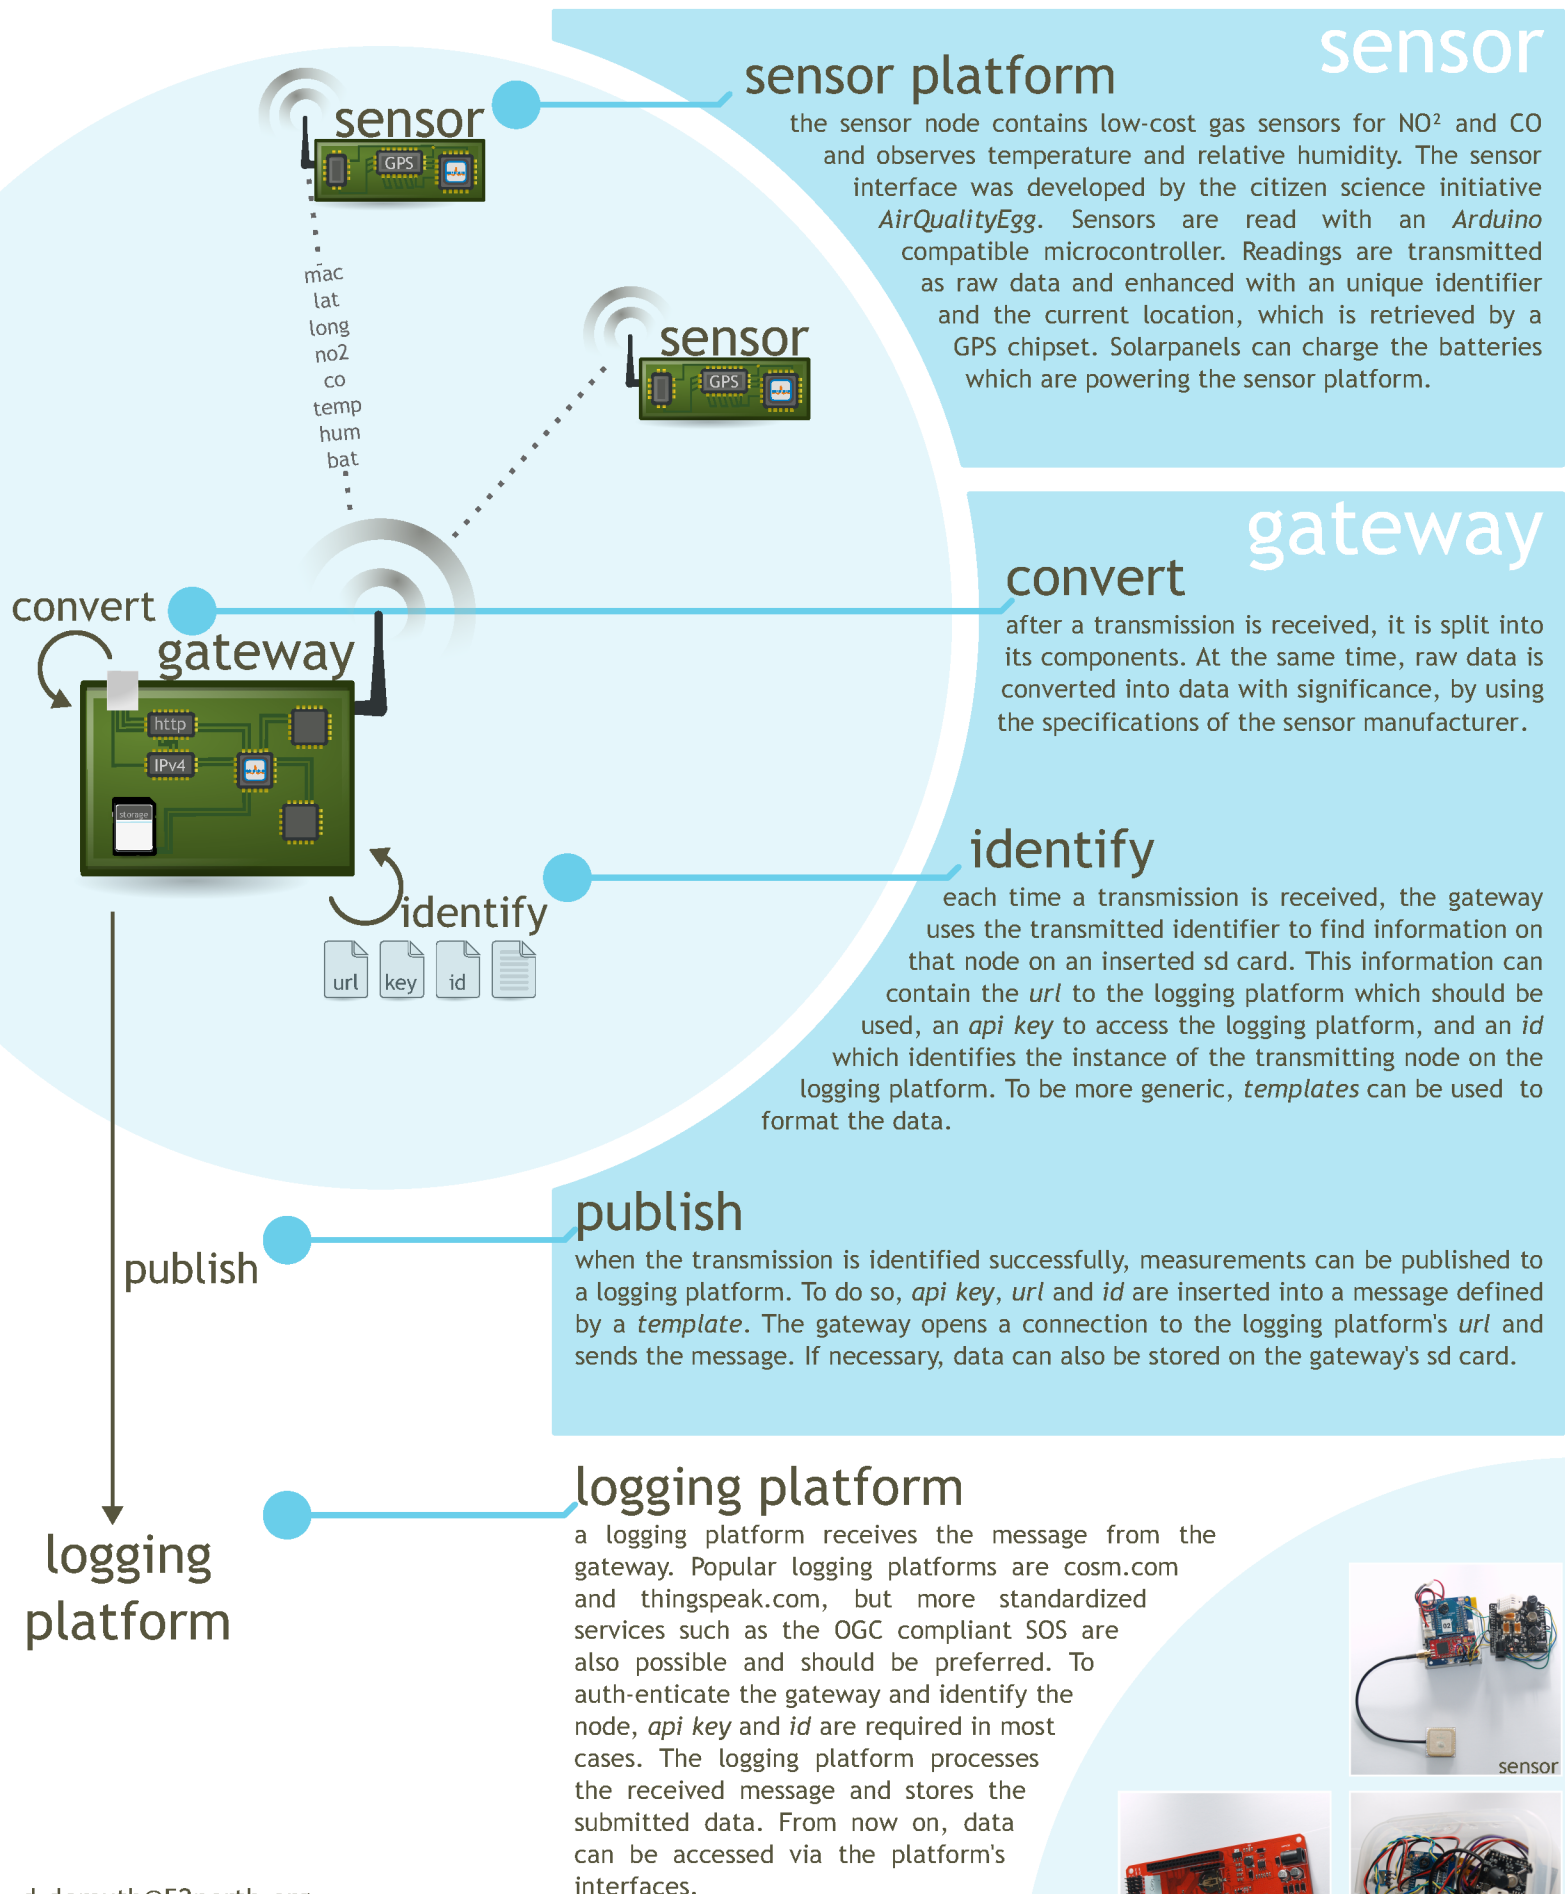

AirQuality SenseBox

sensor

gateway